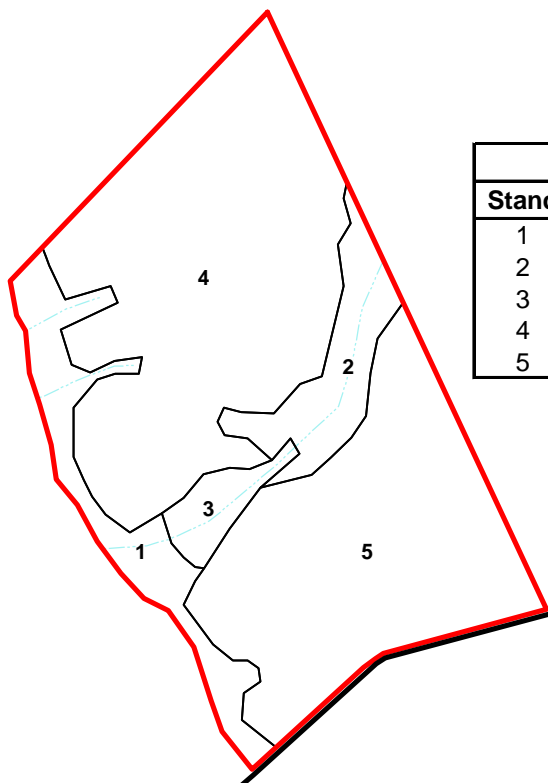

Driving Distances

Metter, GA 7 mi.
 Dublin, GA 48 mi.
 Savannah, GA 65 mi.
 Macon, GA 95 mi.

Interstate #16

← Macon, GA

Exit #98

Savannah, GA →

Cool Springs Church Rd.

Wilkins Rd.
 GA Hwy. 57

Maggie Wilkins Rd.

JC Cannady Rd.

Findley Pl.

Aline, GA

STAND DATA		
Stand	Acres	Stand Type
1	6.0	Natural Bottomland
2	4.4	Natural Bottomland
3	1.7	Pond
4	25.4	Upland Convertible
5	19.3	Upland Convertible

Land Management Group, LLC
 foresters • appraisers • realtors
 202 N. Cone St. Brooklet, GA 30415
 (912) 842-4100
www.lmgland.com

Candler 56 Tract
56.0+/- Acres
Candler County, GA
 PIN: 012 015
 Lat: 32.360551 N Long: 82.172722 W

Map Date: 11/01/19
 Image Date: 05/01/17
 Map File:

 The information provided herein is considered accurate but is no way warranted or guaranteed.